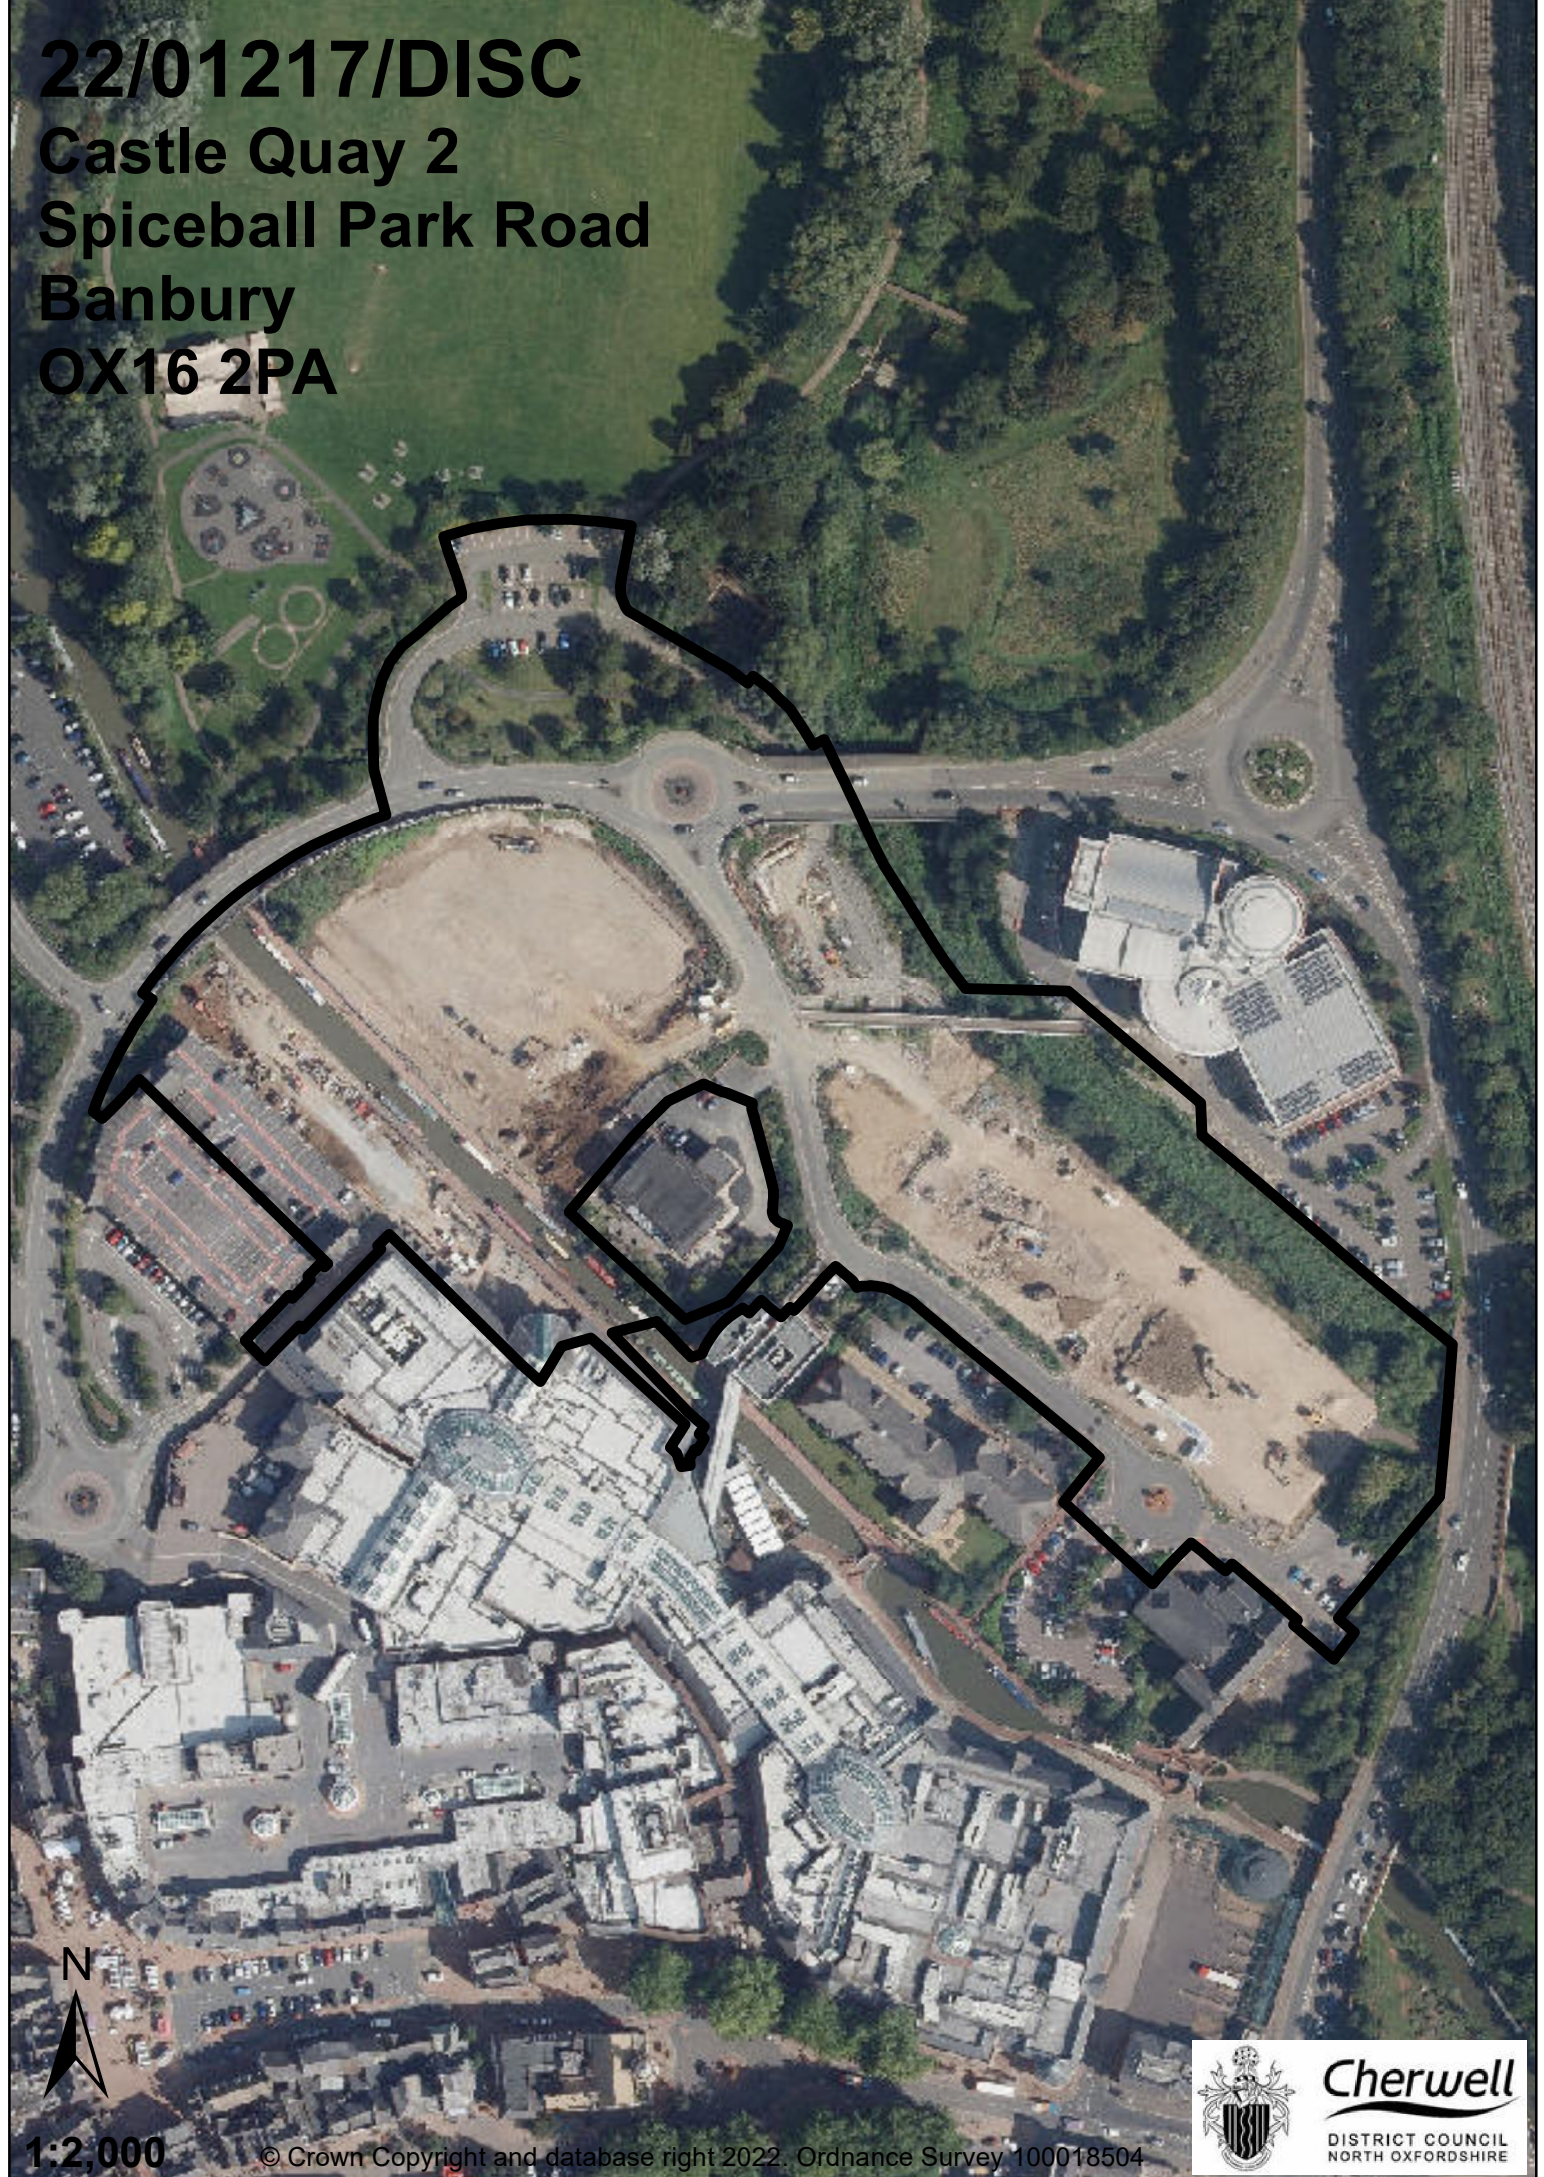

22/01217/DISC
Castle Quay 2
Spiceball Park Road
Banbury
OX16 2PA

1:2,000

© Crown Copyright and database right 2022. Ordnance Survey 100018504

Cherwell
DISTRICT COUNCIL
NORTH OXFORDSHIRE